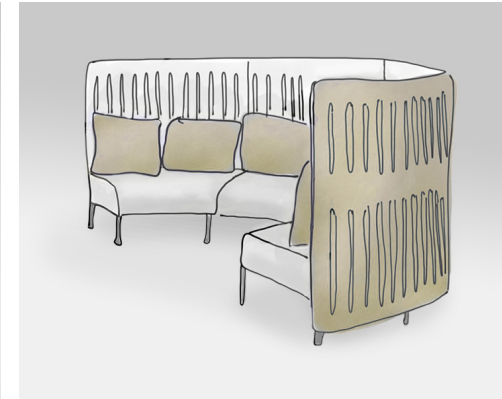

MUFFLE

Muffle is a modular system of panels, sofas, desks, and shelves that transforms open spaces into cozy concentration zones. The sound-dampening panels double as visual screens, reducing distractions to facilitate both individual and group productivity. With a vast array of applications, designers can create several distinct settings with one beautifully cohesive office aesthetic.

www.okamura-us.com/r/muffle