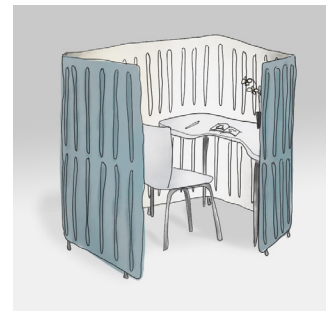

MUFFLE

Muffle is a modular system of panels, sofas, desks, and shelves that transforms open spaces into cozy concentration zones. The sound-dampening panels double as visual screens, reducing distractions to facilitate both individual and group productivity. With a vast array of applications, designers can create several distinct settings with one beautifully cohesive office aesthetic.

www.okamura-us.com/r/muffle