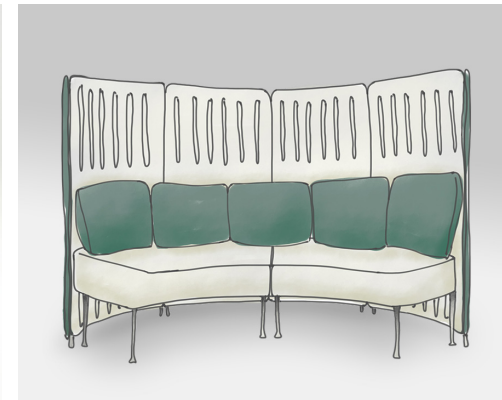

MUFFLE

Muffle is a modular system of panels, sofas, desks, and shelves that transforms open spaces into cozy concentration zones. The sound-dampening panels double as visual screens, reducing distractions to facilitate both individual and group productivity. With a vast array of applications, designers can create several distinct settings with one beautifully cohesive office aesthetic.

www.okamura-us.com/r/muffle