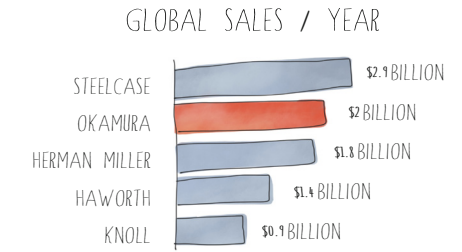

OKAMURA TODAY