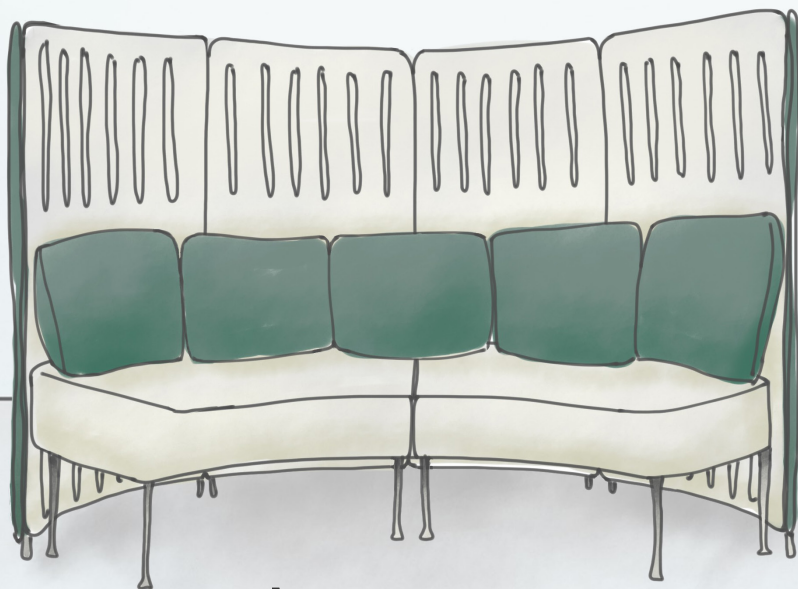

INTRODUCTORY CATALOG

okamura